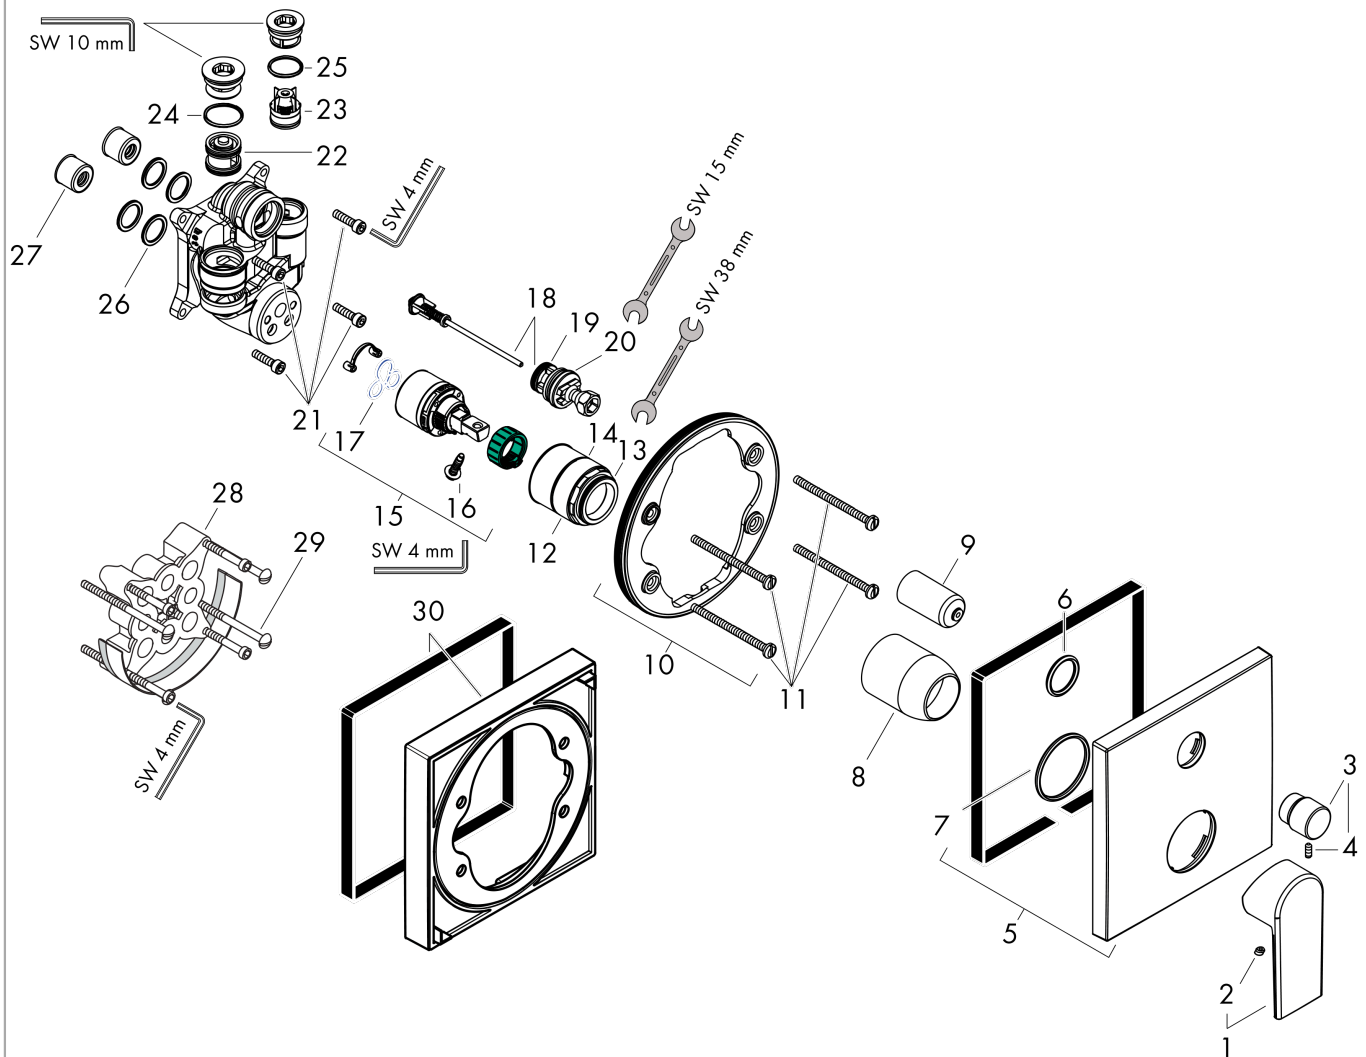

#### product features

- 2 functions
- connection type: basic set
- min. operating pressure: 1 bar
- max. operating pressure: 10 bar
- ceramic cartridge
- temperature limitation adjustable
- diverter with automatic resetting
- suitable for continuous flow water heaters
- with integrated safety combination EN 1717

## Vernis Shape

Single lever bath mixer for concealed installation with integrated security combination according to EN1717 for iBox universal

Surfaces: **Chrome** Article Number: **71469000**

### Exploded Drawing

Year of production: >04/21

### Spare part list

Year of production: >04/21

Pos.	Description	Article Number	Price	PU
1	handle	93719000	-	1
2	screw cover	96338000	-	1
3	diverter knob	98795000	-	1
4	hollow set screw M4x10	97667000	-	1
5	escutcheon 155 / 155 mm	94302000	-	1
6	O-ring 43x3	98418000	-	1
7	O-ring 23x3	98142000	-	1
8	sleeve	98790000	-	1
9	sleeve	98794000	-	1
10	holder for escutcheon	98793000	-	1
11	set of fixing screws	96454000	-	1
12	nut	98796000	-	1
13	O-ring 30x1,5	98433000	-	1
14	O-ring 39x1,5	98400000	-	1
15	cartridge, assy	92730000	-	1
16	locking screw for handle	95140000	-	1
17	seal	95008000	-	1
18	selector assy	95014000	-	1
19	O-ring 16x2,3	98207000	-	1
20	O-ring 20x2,5	92602000	-	1
21	set of screws	96525000	-	1
22	vacuum breaker	96753000	-	1
23	non return valve	96655000	-	1
24	O-Ring 22x2	98185000	-	1
25	O-ring 19x2	98426000	-	1
26	noise reduction	94073000	-	1
27	O-ring 16x2	98133000	-	1
28	extension 25 mm	13595000	-	1
29	set of fixing screws	97747000	-	1
30	extension 22 mm	13593000	-	1
a	concealed item	01800180	-	1
b	fixation set	96615000	-	1