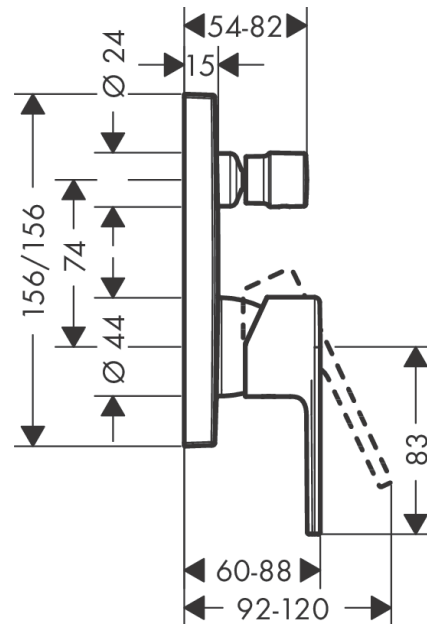

**Vernis Shape**  
**Single lever bath mixer for concealed installation with integrated security combination**  
**according to EN1717 for iBox universal**  
 Surfaces: **Chrome** Article Number: **71469000**

### Description

#### product features

- 2 functions
- connection type: basic set
- min. operating pressure: 1 bar
- max. operating pressure: 10 bar
- ceramic cartridge
- temperature limitation adjustable
- diverter with automatic resetting
- suitable for continuous flow water heaters
- with integrated safety combination EN 1717

### Scale drawing