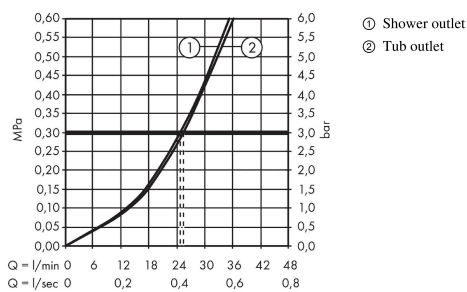

Vernis Shape
Single lever bath mixer for concealed installation with integrated security combination
according to EN1717 for iBox universal
Surfaces: **Chrome** Article Number: **71469000**

Description

product features

- 2 functions
- connection type: basic set
- min. operating pressure: 1 bar
- max. operating pressure: 10 bar
- ceramic cartridge
- temperature limitation adjustable
- diverter with automatic resetting
- suitable for continuous flow water heaters
- with integrated safety combination EN 1717

Product image

Scale drawing

Flowchart